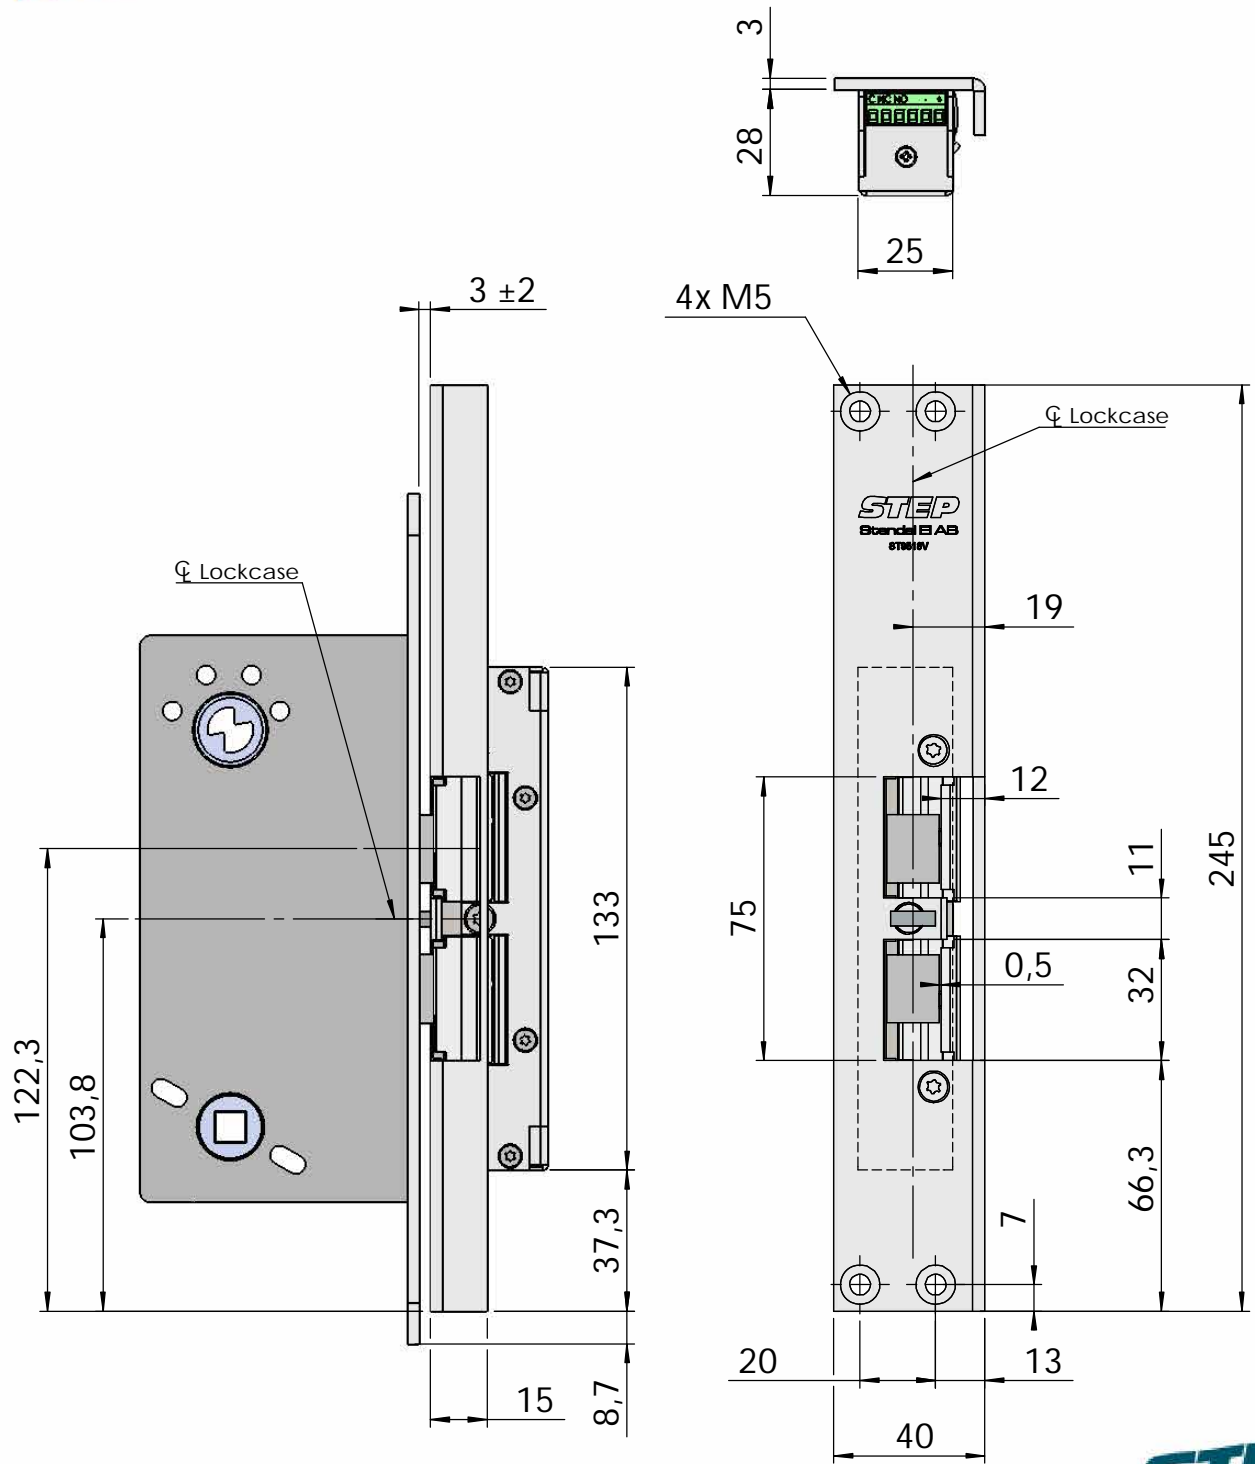

Montering för Modul

This document shall not be copied without owners written allowance and its content shall not be exposed for third part nor be used for unauthorized purpose.

Owner
Stendals EI AB

Title/Description
**STEP 92 med vinklad stolpe plös 12mm
Montering för Modul**

Drawing no. **ST9518V**

Scale
1:2